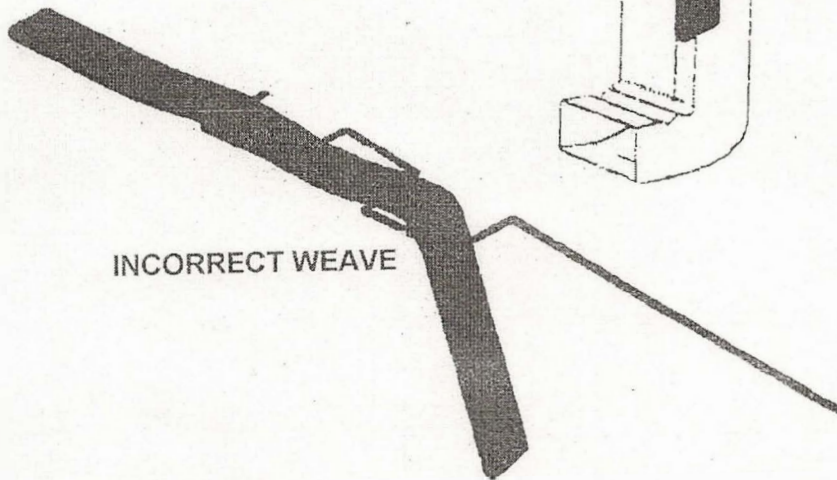

## DS-RG Downspout Hanger Kit

Downspout Hanger Packaged: 3 Per Pack

CORRECT WEAVE  
& PLACEMENT

INCORRECT WEAVE

**INDEECO** 

425 Hanley Industrial Court  
St. Louis, MO 63144